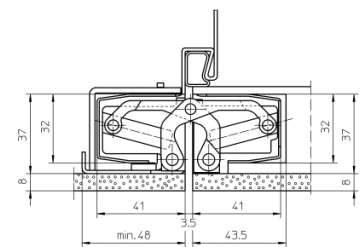

steel frame