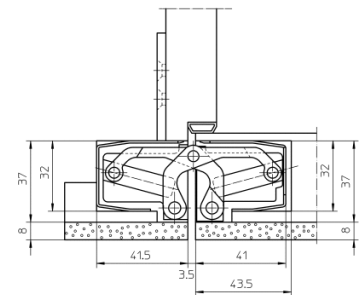

SIMONSWERK

TECTUS®

TE 540 3D A8

for unrebated heavy-duty doors with claddings up to 8 mm

hinge up to 100 kg

Items (DIN direction: DIN right and left hand applicable)

finish(es)	polished brassed
Packing unit	Pack of 2
Item number	5 400576 0 03002
finish(es)	polished nickelled
Packing unit	Pack of 2
Item number	5 400576 0 03802
finish(es)	powder coated
Packing unit	EUR pallet
Item number	5 400576 0 07975
finish(es)	F1 powder coated
Packing unit	Pack of 2
Item number	5 400576 0 12402
finish(es)	F2 powder coated
Packing unit	Pack of 2
Item number	5 400576 0 12502
finish(es)	stainless steel look
Packing unit	Pack of 2
Item number	5 400576 0 12602

casing frame