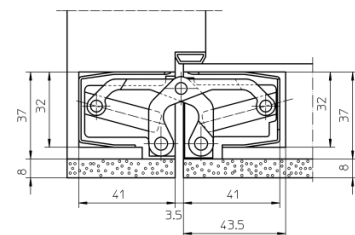

block frame