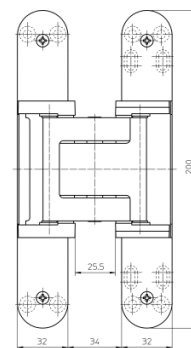

SIMONSWERK TECTUS®

TE 540 3D A8

for unrebated heavy-duty doors with claddings up to 8 mm

hinge up to 100 kg

Technical Details

Load capacity	100,0 kg
Length (door/frame)	200,0/200,0 mm
Width (door/frame)	je 32,0/37,0 mm
Cutter diameter	24,0 mm

Descriptive Text

SIMONSWERK TECTUS TE 540 3D A8 hinge for doors with claddings of up to 8 mm. Completely concealed for unrebated, heavy-duty doors with timber, steel and aluminium frames. UL-certified, load capacity 100 kg, opening angle up to 180°, overall length 200 mm, right hand and left hand applicable, maintenance-free slide bearings, three-dimensionally adjustable: side +/- 3 mm, height +/- 3 mm, compression +/- 1 mm. Finish ...

Note

Finger protection due to a small gap between door and frame

Functional areas

soundproof, burglar resistance und Fire resistance, Smoke resistance

Quality Marks

Combination

Receiver	casing frame	TE 540 3D FZ/1
	steel frame	TE 540 3D A8 SZ

Installation aids

universal milling frame	
Template No. 5 250680 5	step 1
Template No. 5 250681 5	step 2
Template No. 5 250682 5	step 3

front view