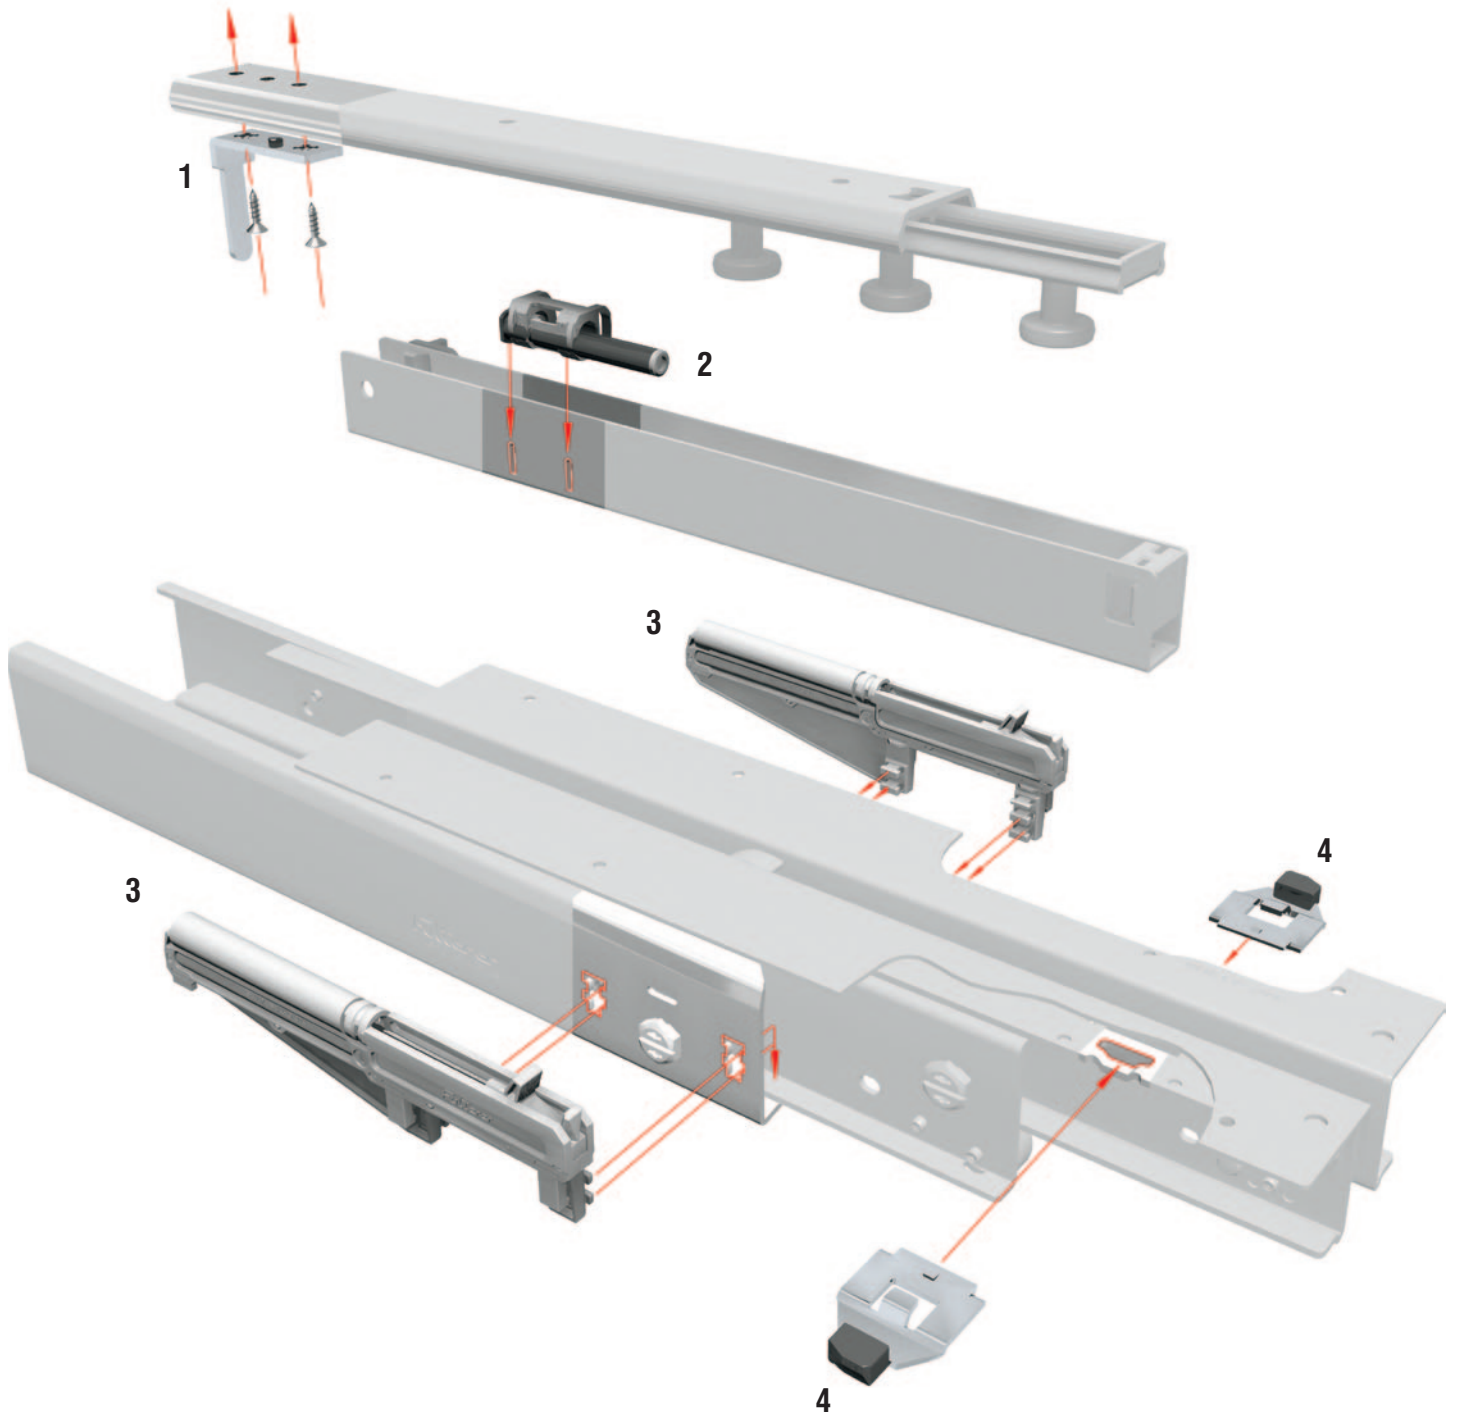

FR 777 ECD

EASY-CLOSE SYSTEM

Sliding absorption system
Upgrade set for pantry pull out
slide FR 777

MATERIAL:

Plastic, steel

DELIVERY SPECIFICATIONS:

top slide:

1. 1 x Strike, screw mounted
- 2 x Screw
2. 1 x Dampening Cylinder, snap-on

bottom slide:

3. 2 x Easy Close Dampening Cylinder, snap-on
 4. 2 x Follower, snap-on
- assembly instructions

ASSEMBLY:

- ▶ **top slide:**
assemble 1 and 2 as illustrated
- ▶ **bottom slide:**
snap 3 and 4 into place as illustrated

FUNCTION:

- ▶ the easy close automatic/self-closing and slam-resistant function is not compromised by varying load conditions
- ▶ During the last 75 mm of the closing motion the pull-out is decelerated and then softly pulled closed all the way.
- ▶ no pinching of fingers
- ▶ no contents falling over, etc.

Designation

FR 777 ECS – Upgrade set for pantry pull out unit FR 777

Packing Unit: 1 set per polybag

Order No.

▶ 3430

▶ prompt delivery